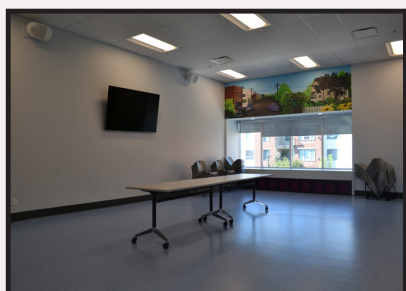

Rental Information

Timms Community Centre

Convenient downtown location near transit, Timms Community Centre offers multiple rooms that can be booked for your next meeting, family gathering or private event.

Additional Details

Facility Rental Hours	Monday to Friday 6:00am-9:45pm Saturday, Sunday & Holidays 8:00am-7:45pm
Damage Deposit	\$500
Liability Insurance	starting at \$10
SOCAN and ReSound fees may apply	
Tables, Chairs, White Board, Flip Chart, Presentation Monitor and WIFI included	
Group to do own set up and take down	